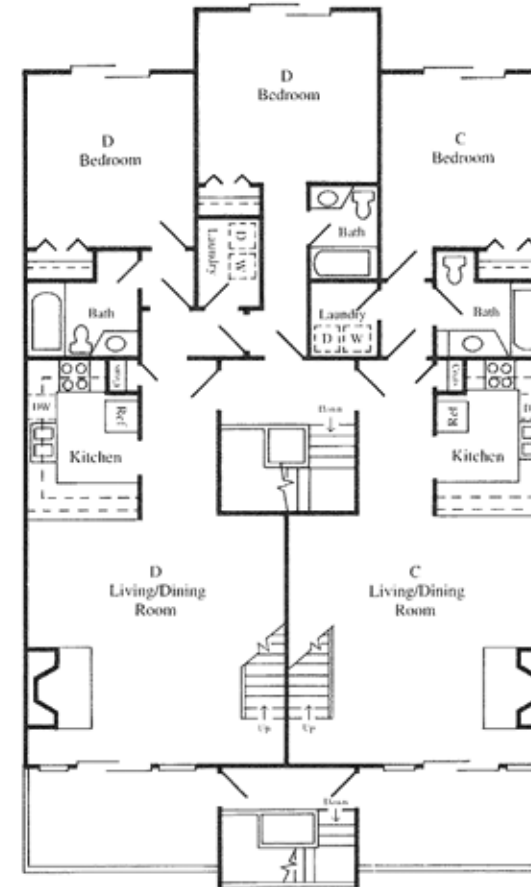

Seagrove Villas

Wild Dunes

Standard Features:

- One, two and three bedroom luxury villas
- Design and site layout provides ocean orientation from each villa
- Private oceanfront pool for owners and guests
- Cypress siding
- Private entrance from deck
- Wood clad sliding doors and windows
- Double-pane insulating glass throughout
- Solid core doors
- Fireplace in each living room
- Baths include cast iron tubs, ceramic floors and epoxy marble vanities
- Central heating and air conditioning
- Condominium form of ownership with Owner's Association providing for common element maintenance

Seagrove Villas

Wild Dunes

D & C
2nd Floor

D & C
1st Floor

A & B
1st Floor

Ground Level

This sheet for illustrative purposes only, not part of a legal contract. Square footages are approximate and may not be actual.