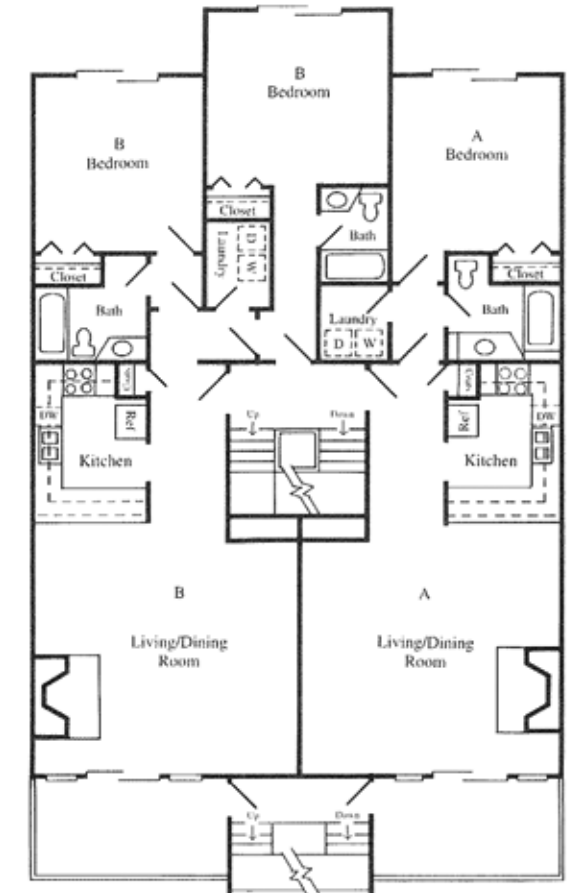

Seagrove Villas

Wild Dunes

Standard Features:

- One, two and three bedroom luxury villas
- Design and site layout provides ocean orientation from each villa
- Private oceanfront pool for owners and guests
- Cypress siding
- Private entrance from deck
- Wood clad sliding doors and windows
- Double-pane insulating glass throughout
- Solid core doors
- Fireplace in each living room
- Baths include cast iron tubs, ceramic floors and epoxy marble vanities
- Central heating and air conditioning
- Condominium form of ownership with Owner's Association providing for common element maintenance

Seagrove Villas

Wild Dunes

D & C
2nd Floor

D & C
1st Floor

A & B
1st Floor

Ground Level

This sheet for illustrative purposes only, not part of a legal contract. Square footages are approximate and may not be actual.