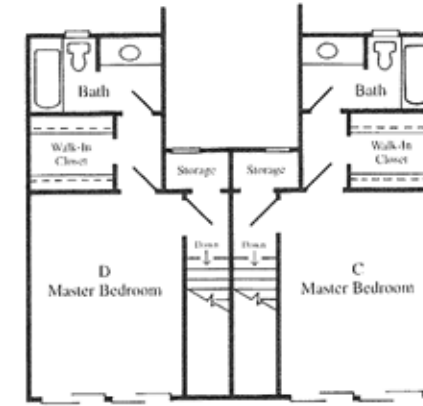

Seagrove Villas

Wild Dunes

Standard Features:

- One, two and three bedroom luxury villas
- Design and site layout provides ocean orientation from each villa
- Private oceanfront pool for owners and guests
- Cypress siding
- Private entrance from deck
- Wood clad sliding doors and windows
- Double-pane insulating glass throughout
- Solid core doors
- Fireplace in each living room
- Baths include cast iron tubs, ceramic floors and epoxy marble vanities
- Central heating and air conditioning
- Condominium form of ownership with Owner's Association providing for common element maintenance

Seagrove Villas

Wild Dunes

D & C
2nd Floor

D & C
1st Floor

A & B
1st Floor

Ground Level

This sheet for illustrative purposes only, not part of a legal contract. Square footages are approximate and may not be actual.