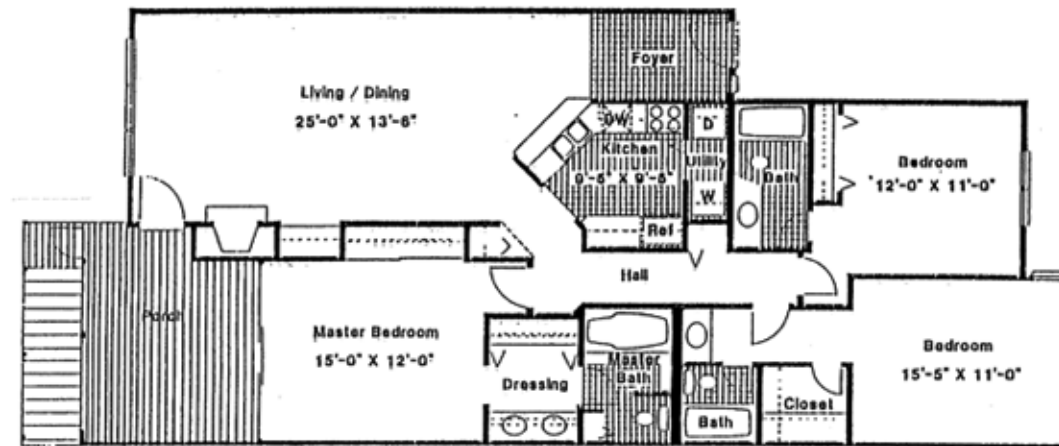

Yacht Harbor Village

Wild Dunes

Yacht Harbor Village Wild Dunes

Unit B
2 bedrooms & 2 baths
1,357 square feet

Unit G
2 bedrooms & 2½ baths
1,360 square feet

Welcome to Yacht Harbor Village

You can live with your boat here—even if your boat is a 100-foot ocean-going yacht. There will be shops, restaurants, sidewalk cafes. All the amenities of Wild Dunes are practically at your door. And just about half an hour away, one of America's favorite cities is all yours.

Unit C
4 bedrooms & 3 1/2 baths
2,020 square feet

Unit E
3 bedrooms & 3½ baths
1,680 square feet

Unit A
2 bedrooms & 2 baths
1,268 square feet

Unit D
3 bedrooms & 3 baths
1,565 square feet