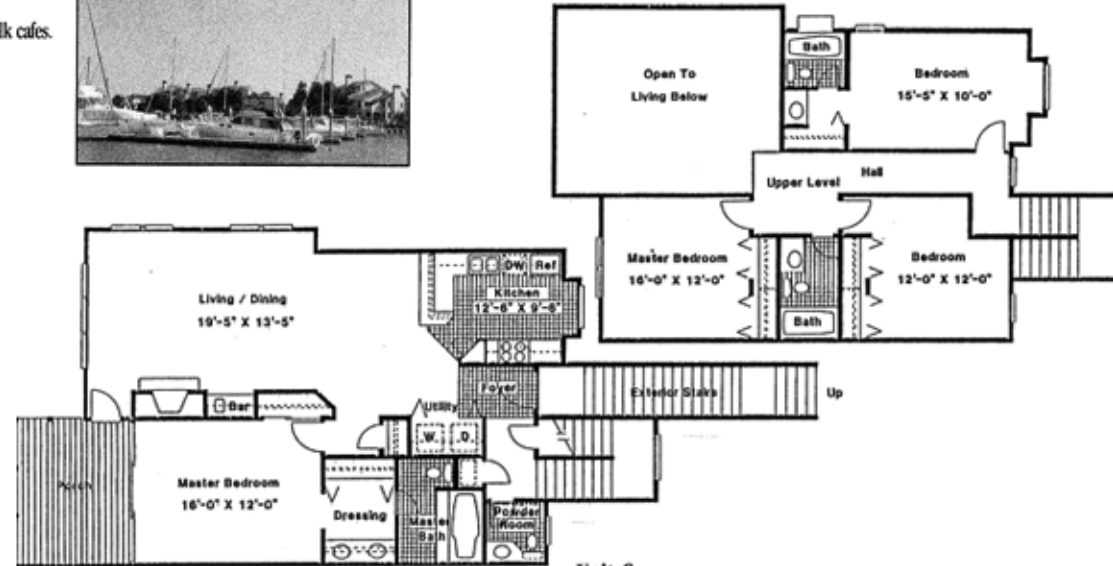

Yacht Harbor Village

Wild Dunes

Yacht Harbor Village Wild Dunes

Unit B
2 bedrooms & 2 baths
1,357 square feet

Unit G
2 bedrooms & 2½ baths
1,360 square feet

Welcome to Yacht Harbor Village

You can live with your boat here—even if your boat is a 100-foot ocean-going yacht. There will be shops, restaurants, sidewalk cafes. All the amenities of Wild Dunes are practically at your door. And just about half an hour away, one of America's favorite cities is all yours.

Unit C
4 bedrooms & 3 1/2 baths
2,020 square feet

Unit E
3 bedrooms & 3½ baths
1,680 square feet

Unit A
2 bedrooms & 2 baths
1,268 square feet

Unit D
3 bedrooms & 3 baths
1,565 square feet