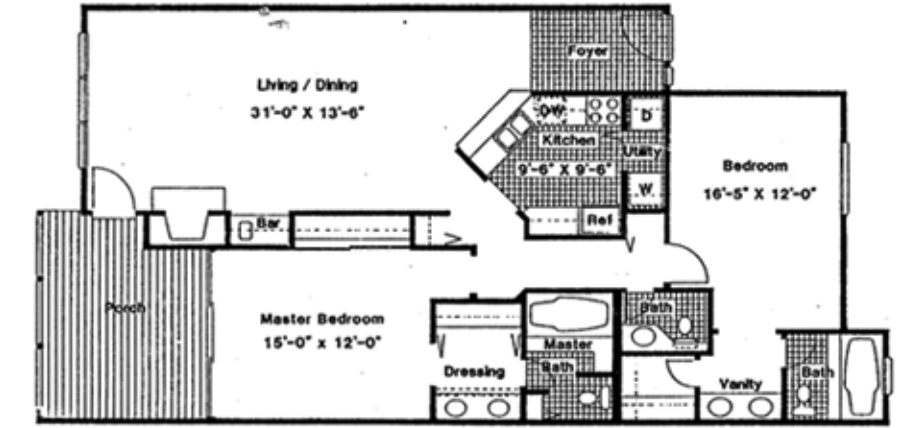

Yacht Harbor Village

Wild Dunes

Yacht Harbor Village Wild Dunes

Unit B
2 bedrooms & 2 baths
1,357 square feet

Unit G
2 bedrooms & 2½ baths
1,360 square feet

Welcome to Yacht Harbor Village

You can live with your boat here—even if your boat is a 100-foot ocean-going yacht. There will be shops, restaurants, sidewalk cafes. All the amenities of Wild Dunes are practically at your door. And just about half an hour away, one of America's favorite cities is all yours.

Unit C
4 bedrooms & 3 1/2 baths
2,020 square feet

Unit E
3 bedrooms & 3½ baths
1,680 square feet

Unit A
2 bedrooms & 2 baths
1,268 square feet

Unit D
3 bedrooms & 3 baths
1,565 square feet