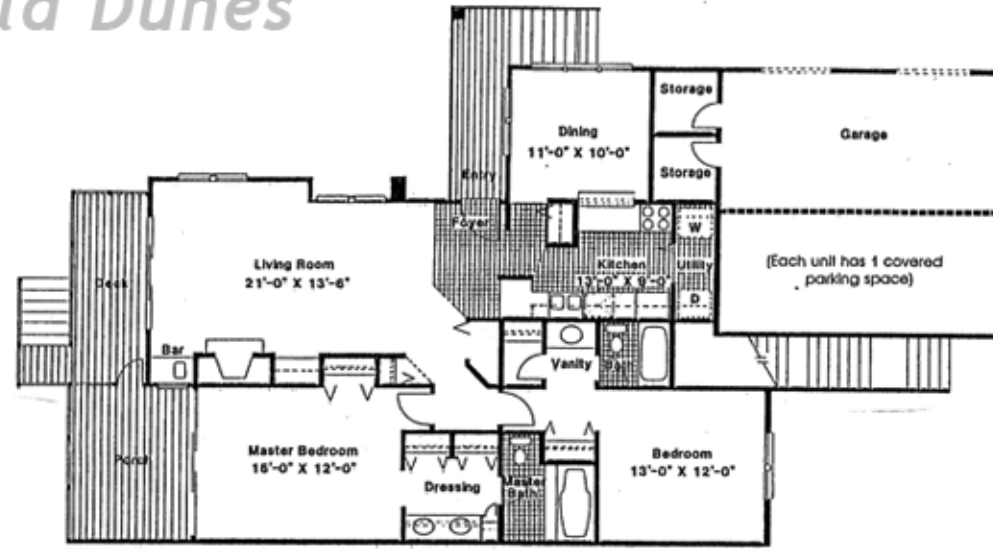

Yacht Harbor Village

Wild Dunes

Yacht Harbor Village Wild Dunes

Unit B
2 bedrooms & 2 baths
1,357 square feet

Unit G
2 bedrooms & 2½ baths
1,360 square feet

Welcome to Yacht Harbor Village

You can live with your boat here—even if your boat is a 100-foot ocean-going yacht. There will be shops, restaurants, sidewalk cafes. All the amenities of Wild Dunes are practically at your door. And just about half an hour away, one of America's favorite cities is all yours.

Unit C
4 bedrooms & 3 1/2 baths
2,020 square feet

Unit E
3 bedrooms & 3½ baths
1,680 square feet

Unit A
2 bedrooms & 2 baths
1,268 square feet

Unit D
3 bedrooms & 3 baths
1,565 square feet