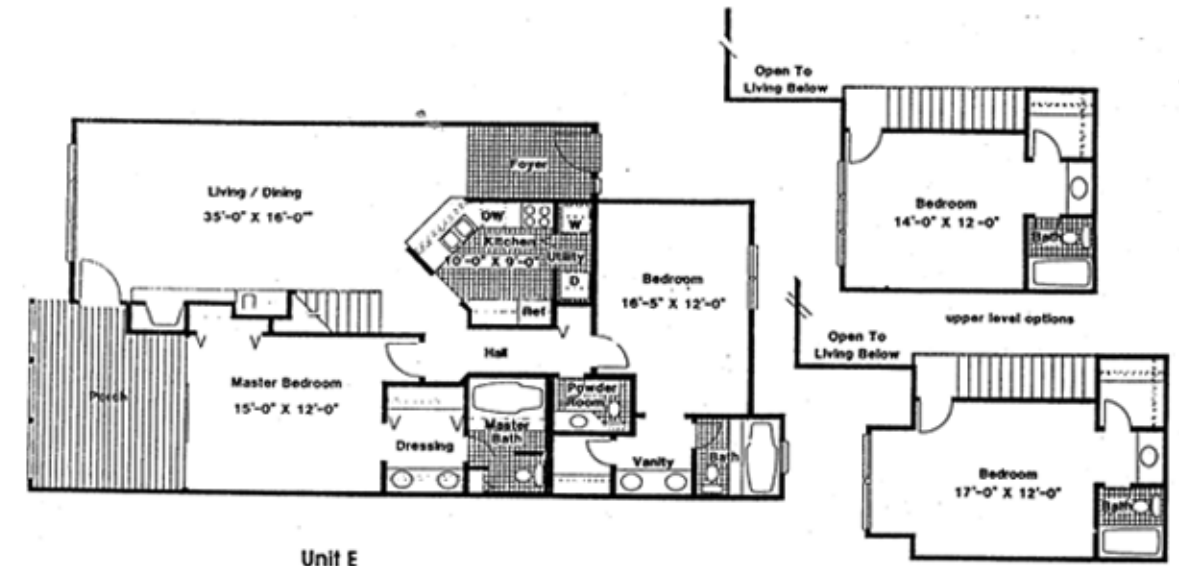

Yacht Harbor Village

Wild Dunes

Yacht Harbor Village Wild Dunes

Unit B
2 bedrooms & 2 baths
1,357 square feet

Unit G
2 bedrooms & 2½ baths
1,360 square feet

Welcome to Yacht Harbor Village

You can live with your boat here—even if your boat is a 100-foot ocean-going yacht. There will be shops, restaurants, sidewalk cafes. All the amenities of Wild Dunes are practically at your door. And just about half an hour away, one of America's favorite cities is all yours.

Unit C
4 bedrooms & 3 1/2 baths
2,020 square feet

Unit E
3 bedrooms & 3½ baths
1,680 square feet

Unit A
2 bedrooms & 2 baths
1,268 square feet

Unit D
3 bedrooms & 3 baths
1,565 square feet