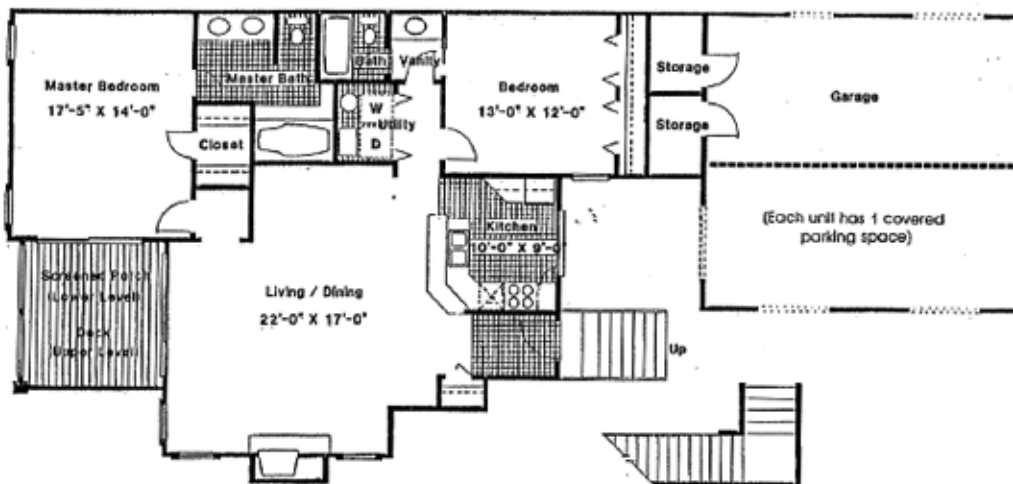

Yacht Harbor Village

Wild Dunes

Yacht Harbor Village Wild Dunes

Unit B
2 bedrooms & 2 baths
1,357 square feet

Unit G
2 bedrooms & 2½ baths
1,360 square feet

Welcome to Yacht Harbor Village

You can live with your boat here—even if your boat is a 100-foot ocean-going yacht. There will be shops, restaurants, sidewalk cafes. All the amenities of Wild Dunes are practically at your door. And just about half an hour away, one of America's favorite cities is all yours.

Unit C
4 bedrooms & 3 1/2 baths
2,020 square feet

Unit E
3 bedrooms & 3½ baths
1,680 square feet

Unit A
2 bedrooms & 2 baths
1,268 square feet

Unit D
3 bedrooms & 3 baths
1,565 square feet