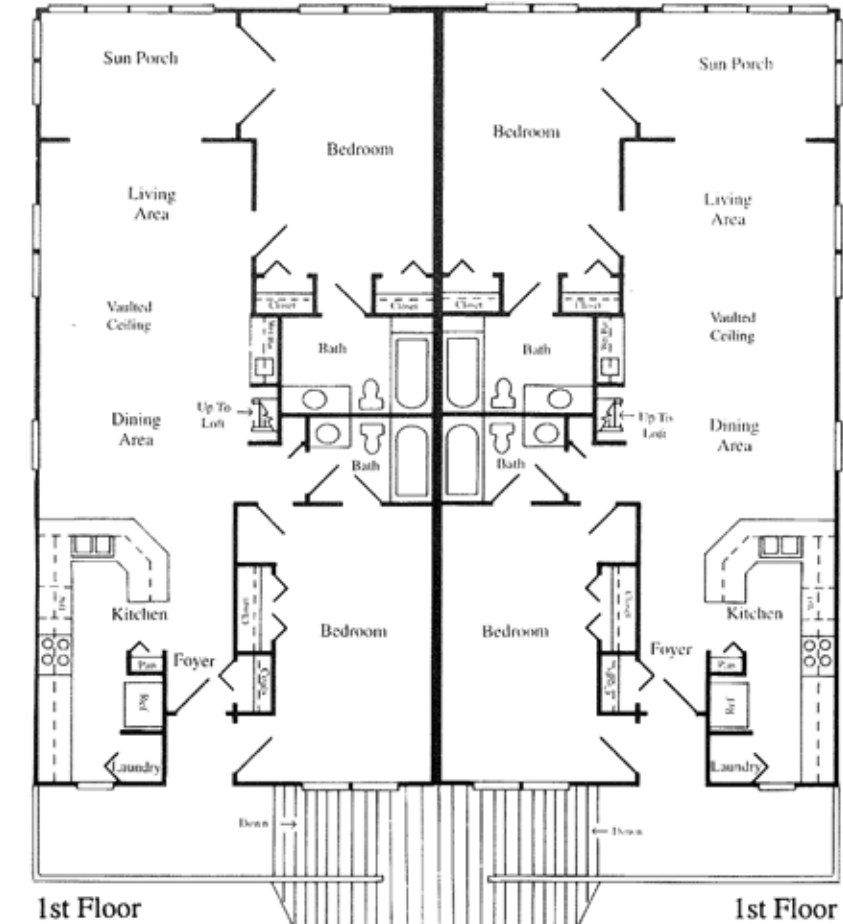

Links Clubhouse Villas Wild Dunes

Links Clubhouse Villas Wild Dunes

2 Bedroom/2 Bath

Standard Features:

- Cypress siding and trim (exterior)
- Stucco base
- Insulated windows (Malta)
- Nine foot ceilings
- Random pine flooring in kitchen, living room and dining room
- Query tile floor in sunroom
- Ceramic tile floor and tub enclosure in baths
- Wet bar with glass shelves and mirror
- Six panel colonial doors with colonial trim
- Ceiling fans in dining room, sunroom and loft
- Lockable owner storage area on ground floor
- Half bath in loft
- Located next to Links Golf Club on 14th fairway

This sheet for illustrative purposes only, not part of a legal contract. Square footages are approximate and may not be actual.