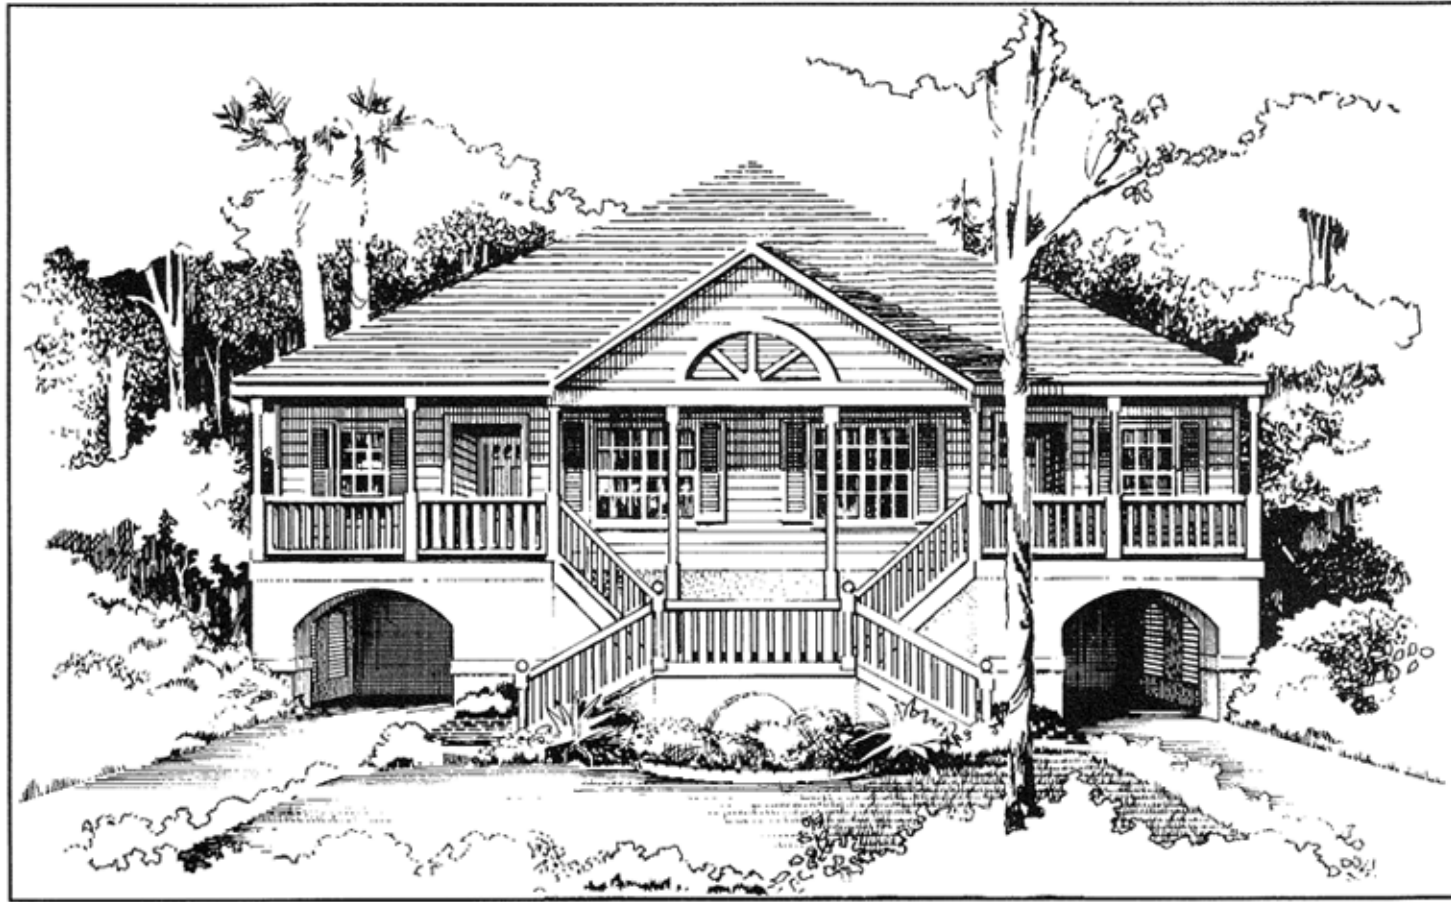

Links Clubhouse Villas Wild Dunes

Links Clubhouse Villas Wild Dunes

2 Bedroom/2 Bath

Standard Features:

- Cypress siding and trim (exterior)
- Stucco base
- Insulated windows (Malta)
- Nine foot ceilings
- Random pine flooring in kitchen, living room and dining room
- Query tile floor in sunroom
- Ceramic tile floor and tub enclosure in baths
- Wet bar with glass shelves and mirror
- Six panel colonial doors with colonial trim
- Ceiling fans in dining room, sunroom and loft
- Lockable owner storage area on ground floor
- Half bath in loft
- Located next to Links Golf Club on 14th fairway