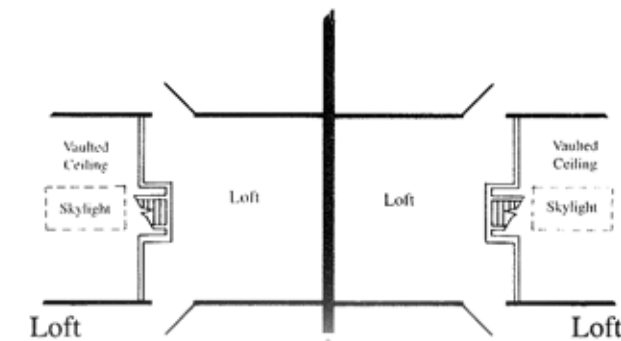

Links Clubhouse Villas Wild Dunes

Links Clubhouse Villas Wild Dunes

2 Bedroom/2 Bath

Standard Features:

- Cypress siding and trim (exterior)
- Stucco base
- Insulated windows (Malta)
- Nine foot ceilings
- Random pine flooring in kitchen, living room and dining room
- Query tile floor in sunroom
- Ceramic tile floor and tub enclosure in baths
- Wet bar with glass shelves and mirror
- Six panel colonial doors with colonial trim
- Ceiling fans in dining room, sunroom and loft
- Lockable owner storage area on ground floor
- Half bath in loft
- Located next to Links Golf Club on 14th fairway

This sheet for illustrative purposes only, not part of a legal contract. Square footages are approximate and may not be actual.